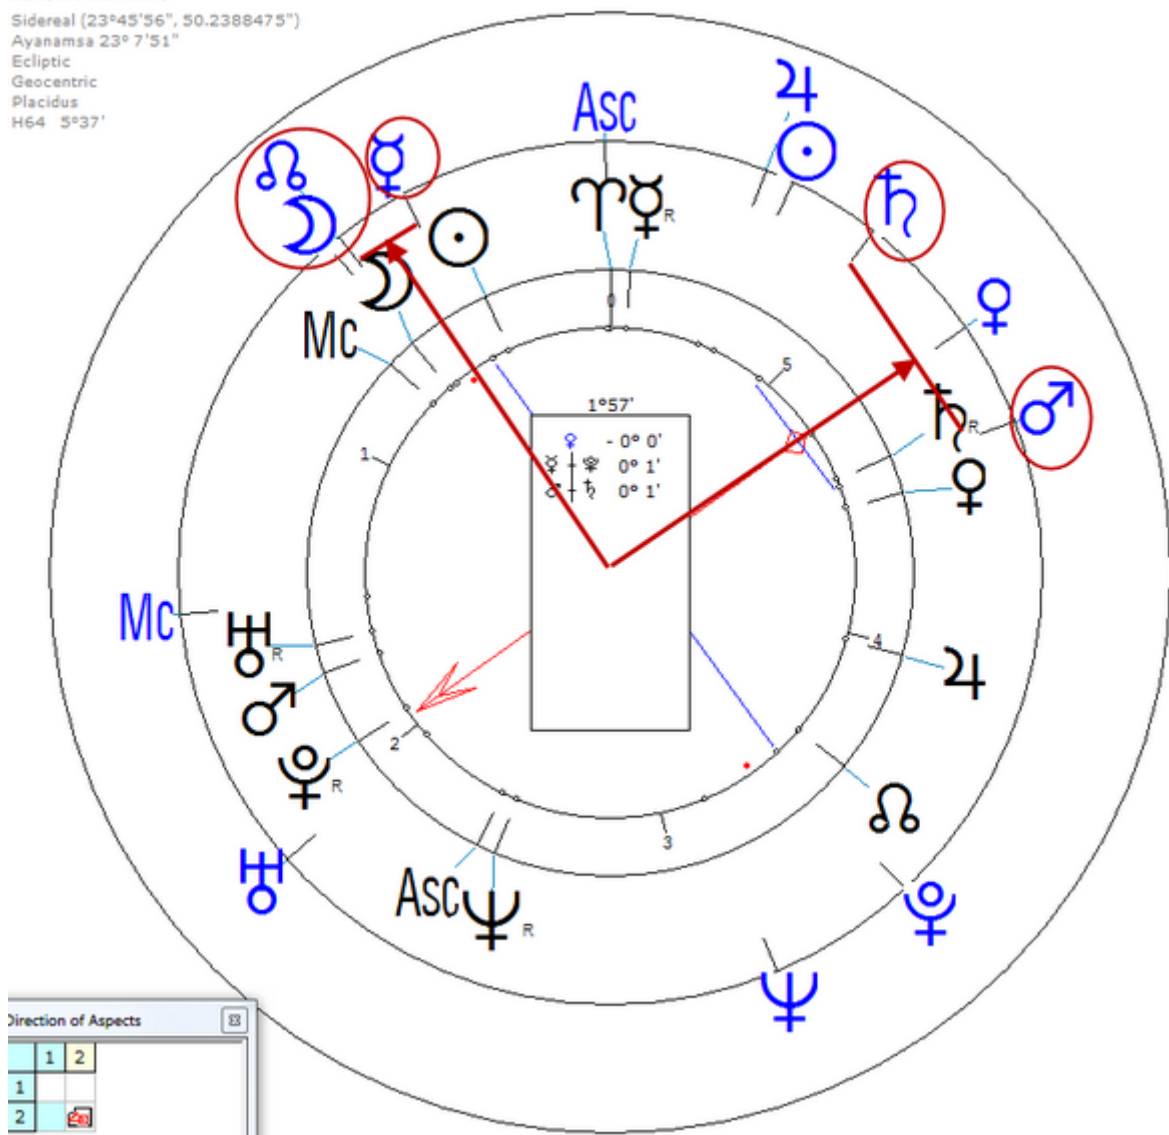

Nimeno II

10 March 1954 at 22:07 (= 10:07 PM)Speyer, Germany, 49n19, 8e26
German bullfighter who performed under the name Nimeno II.
<https://www.astro.com/astro-databank/Nimeno_II>

The great toreador committed suicide by hanging himself on November 25, 1991, Caveirac, France.

Progressed Lunar Return (Harmonic 64)

Lunar ♂/♄ = Lunar ♀ (Neck) = Lunar ☾/♃ = Lunar ♃/♁

Nimeno II
10 March 1954 Wed 22:07 (GMT+1) 49n19 8e26
Speyer, Germany
Sidereal (23°45'56", 50.2388475")
Ayanamsa 23° 7'51"
Ecliptic
Geocentric
Placidus
H64 5°37'